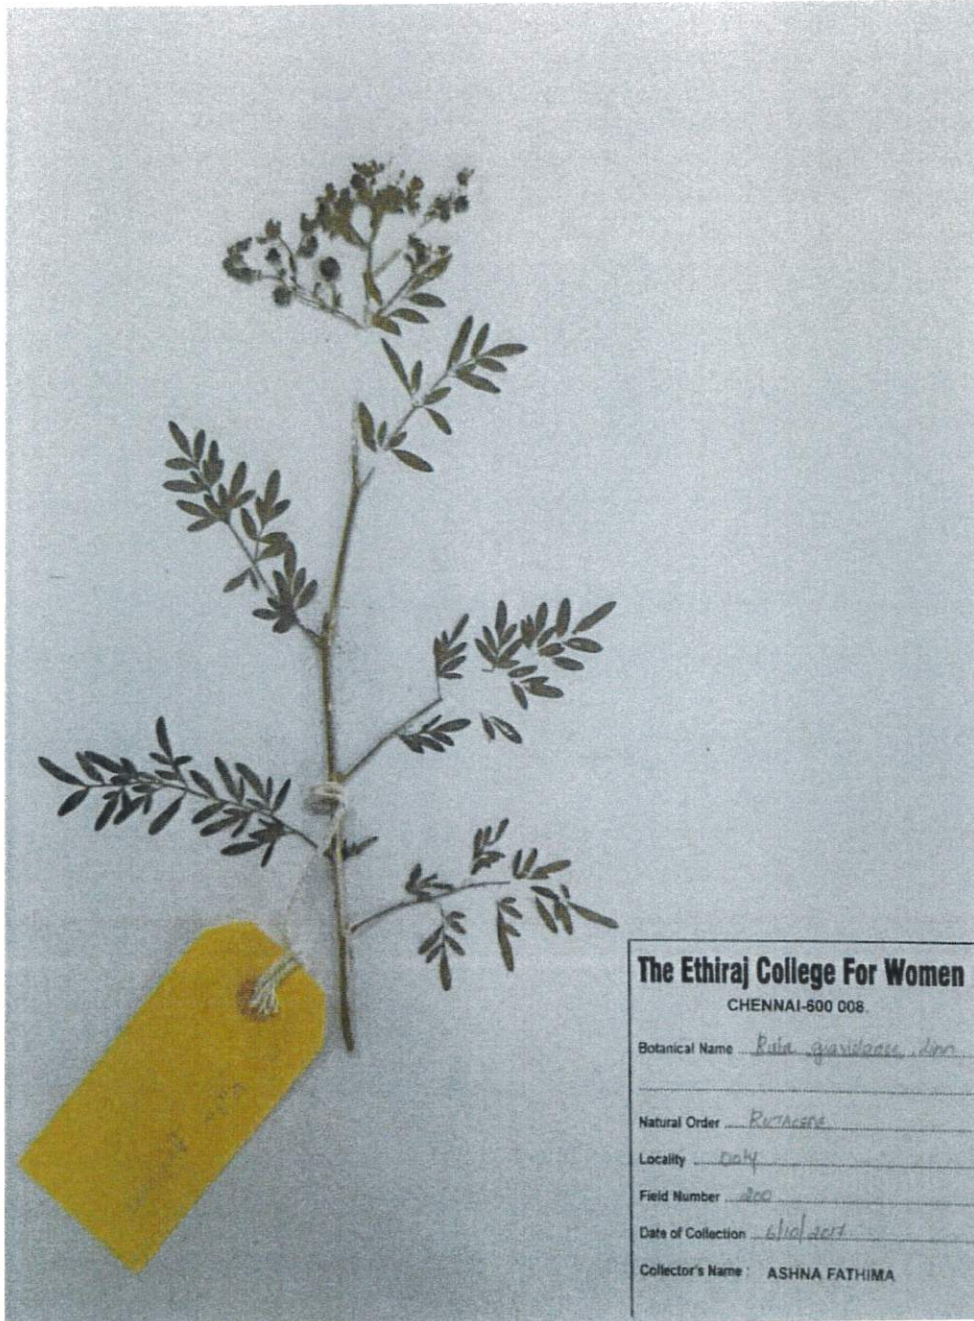

ETHIRAJ COLLEGE FOR WOMEN (Autonomous)
Chennai – 600 008

Submitted in 2017

S. Murgovan

PRINCIPAL

ETHIRAJ COLLEGE FOR WOMEN
(AUTONOMOUS)
CHENNAI-600 008.