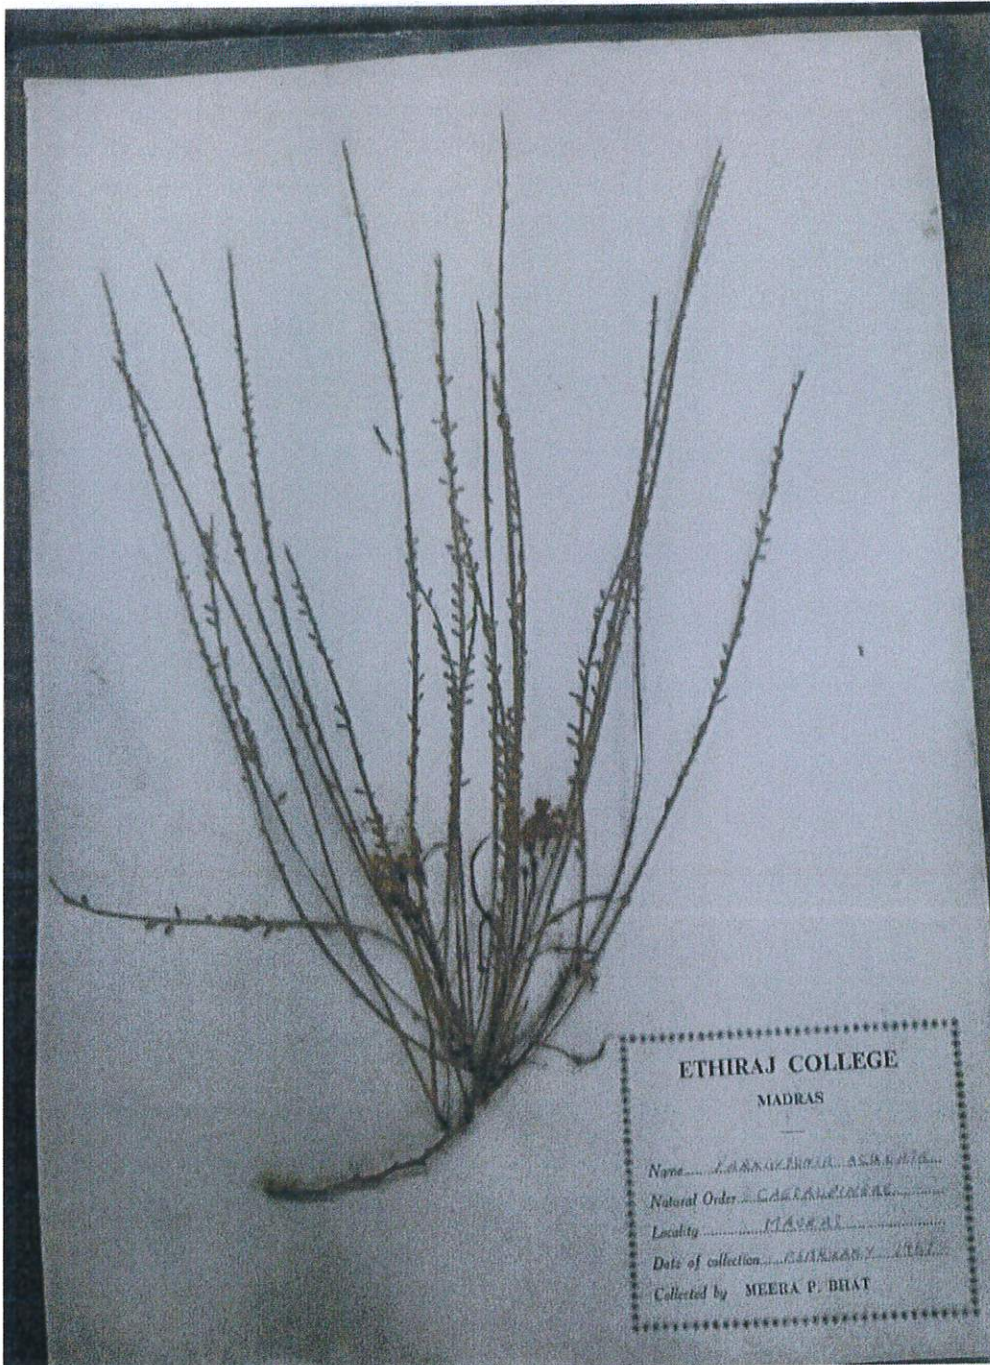

ETHIRAJ COLLEGE FOR WOMEN (Autonomous)
Chennai - 600 008

Submitted in 1967

S. Mageswari

PRINCIPAL
ETHIRAJ COLLEGE FOR WOMEN
(AUTONOMOUS)
CHENNAI-600 008.